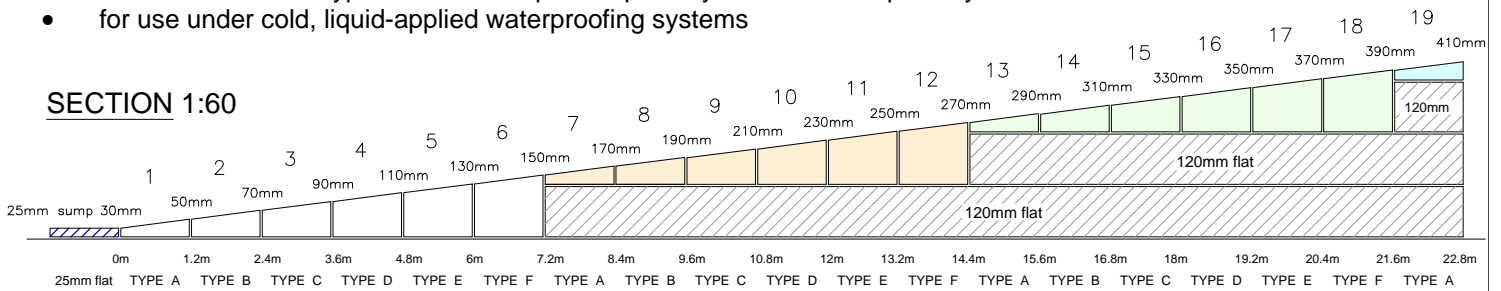

SECTION 1:60

COMPONENTS 1:60

Kingspan Thermataper TT47 TAPERED BOARDS					
TYPE A	TYPE B	TYPE C	TYPE D	TYPE E	TYPE F
1200mm x 1200mm	1200mm x 1200mm	1200mm x 1200mm	1200mm x 1200mm	1200mm x 1200mm	1200mm x 1200mm
30mm	50mm	70mm	90mm	110mm	130mm
8 No. per pack	6 No. per pack	4 No. per pack	4 No. per pack	4 No. per pack	2 No. per pack
PACK QUANTITIES					
All Pre-Mitre boards 1No. per pack					

SECTION 1:80

COMPONENTS 1:80

Kingspan Thermataper TT47 TAPERED BOARDS			
TYPE A	TYPE B	TYPE C	TYPE D
1200mm x 1200mm	1200mm x 1200mm	1200mm x 1200mm	1200mm x 1200mm
30mm	45mm	60mm	75mm
8 No. per pack	6 No. per pack	4 No. per pack	4 No. per pack
PACK QUANTITIES			
All Pre-Mitre boards 1No. per pack			