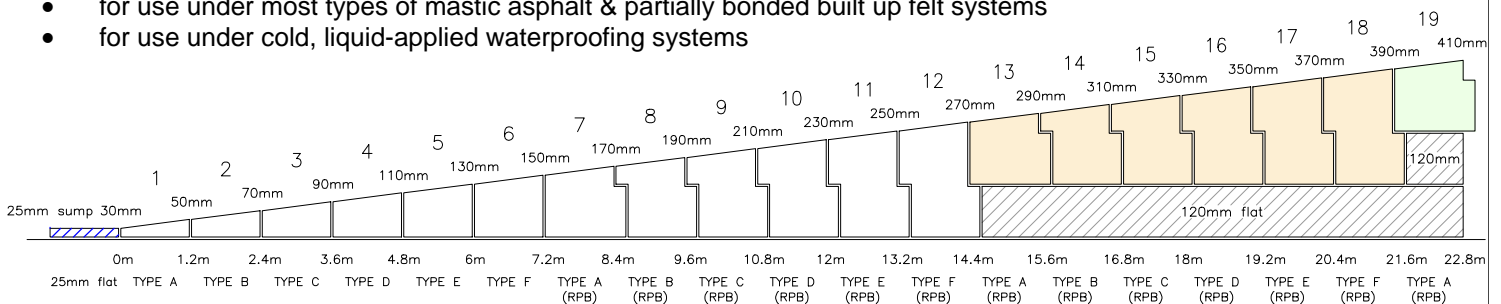

Kingspan Thermataper TT47 FM/LPC Rebated Pre-Bonded roof insulation

- for use under fully adhered single ply systems
- for use under most types of mastic asphalt & partially bonded built up felt systems
- for use under cold, liquid-applied waterproofing systems