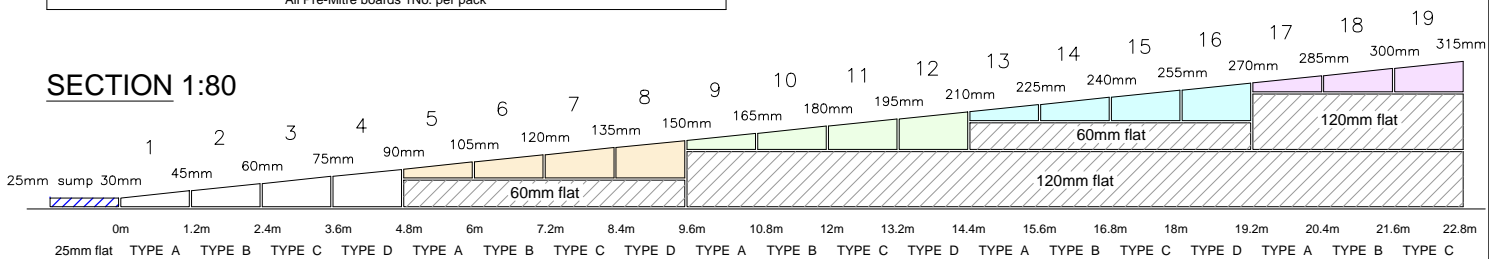

SECTION 1:60

COMPONENTS 1:60

Kingspan Thermataper TT47 TAPERED BOARDS					
TYPE A	TYPE B	TYPE C	TYPE D	TYPE E	TYPE F
1200mm x 1200mm	1200mm x 1200mm	1200mm x 1200mm	1200mm x 1200mm	1200mm x 1200mm	1200mm x 1200mm
30mm	50mm	70mm	90mm	110mm	130mm
8 No. per pack	6 No. per pack	4 No. per pack	4 No. per pack	4 No. per pack	2 No. per pack
PACK QUANTITIES					
All Pre-Mitre boards 1No. per pack					

SECTION 1:80

COMPONENTS 1:80

Kingspan Thermataper TT47 TAPERED BOARDS			
TYPE A	TYPE B	TYPE C	TYPE D
1200mm x 1200mm	1200mm x 1200mm	1200mm x 1200mm	1200mm x 1200mm
30mm	45mm	60mm	75mm
8 No. per pack	6 No. per pack	4 No. per pack	4 No. per pack
PACK QUANTITIES			
All Pre-Mitre boards 1No. per pack			

Kingspan Therma roof TR27				
FLAT BOARDS (Stocked thicknesses)				
25mm flat board	40mm flat board	60mm flat board	80mm flat board	(Non-Stocked thicknesses, doesn't require a min. run)
1200mm x 600mm	1200mm x 600mm	1200mm x 600mm	1200mm x 600mm	1200mm x 600mm
12 No. per pack	8 No. per pack	8 No. per pack	6 No. per pack	4 No. per pack
PACK QUANTITIES				